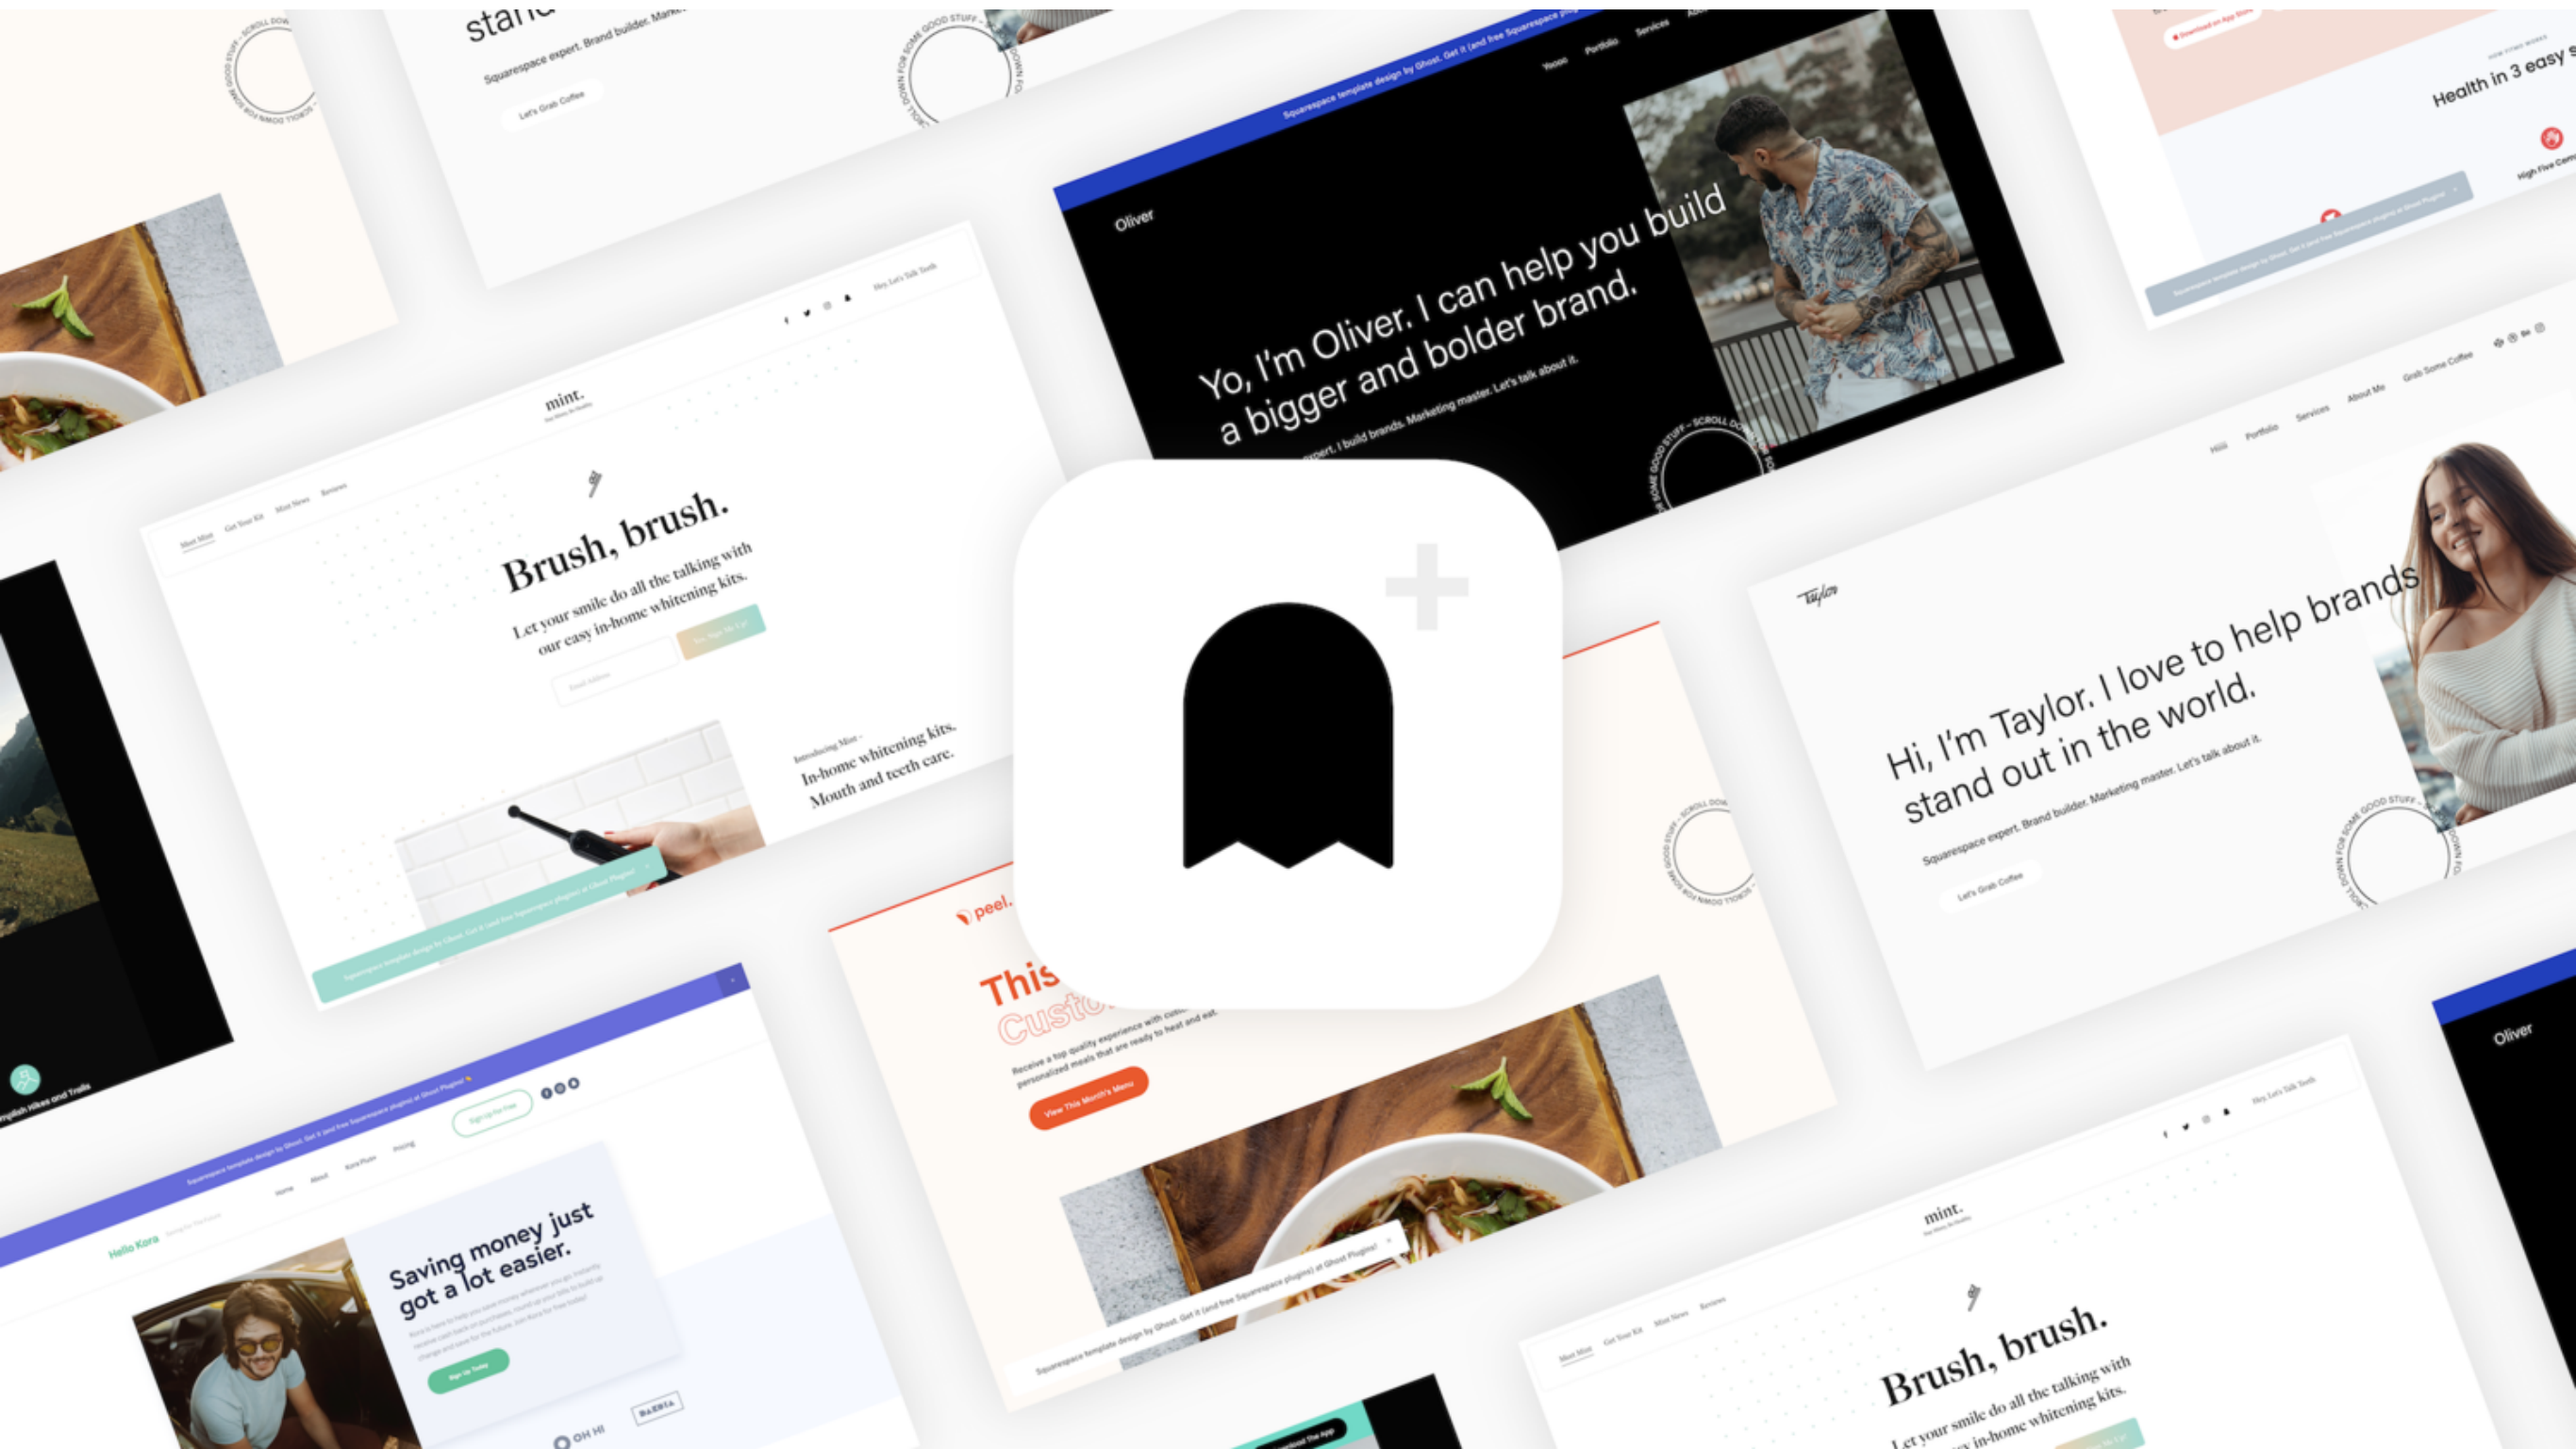

Ghost.

Ghost Plugins

Ghost sells Squarespace plugins and templates.

They wanted to partner with affiliates to..

- grow their subscription service
- spread their free plugins

What we did

Peach's helped Ghost set up an advanced affiliate program that integrated seamlessly with their Squarespace online store.

The screenshot shows the Ghost website's affiliate program page. At the top, there is a navigation bar with links for 'plates', 'Ghost+', '????', 'Assist ^{NEW}', 'Connect ^{NEW}', and 'More +'. There are also buttons for 'Donate' and 'Submit Plugins', and a dark mode toggle. In the top right corner, there are links for 'Sign In' and 'Cart (0)'. The main content area features a stack of money icon, the heading 'Share Ghost, Make Money.', and a list of benefits: 'Earn 20% on templates & Ghost+ sign ups', 'Shareable 10% off discount code for friends', 'Payouts issued on the 1st of the month', and 'Easily get paid through PayPal'. A prominent black button labeled 'Join Ghost x Affiliates' is centered below the list, with a link 'Already an affiliate? Sign in.' underneath it. A large black circle is visible in the bottom right corner of the page.

**Peach's dashboard
embedded in a light-box**

The screenshot shows a web browser window with the URL `ghostplugins.com/dashboard`. The page features a navigation bar with links for Plugins, Templates, Ghost+, and other options. A light box is open, displaying a 'Log In' form with fields for Email (containing 'jane.citizen@gmail.com') and Password. A 'Log In' button is visible at the bottom of the form. A red line connects the text 'Peach's dashboard embedded in a light-box' to the 'Log In' button.